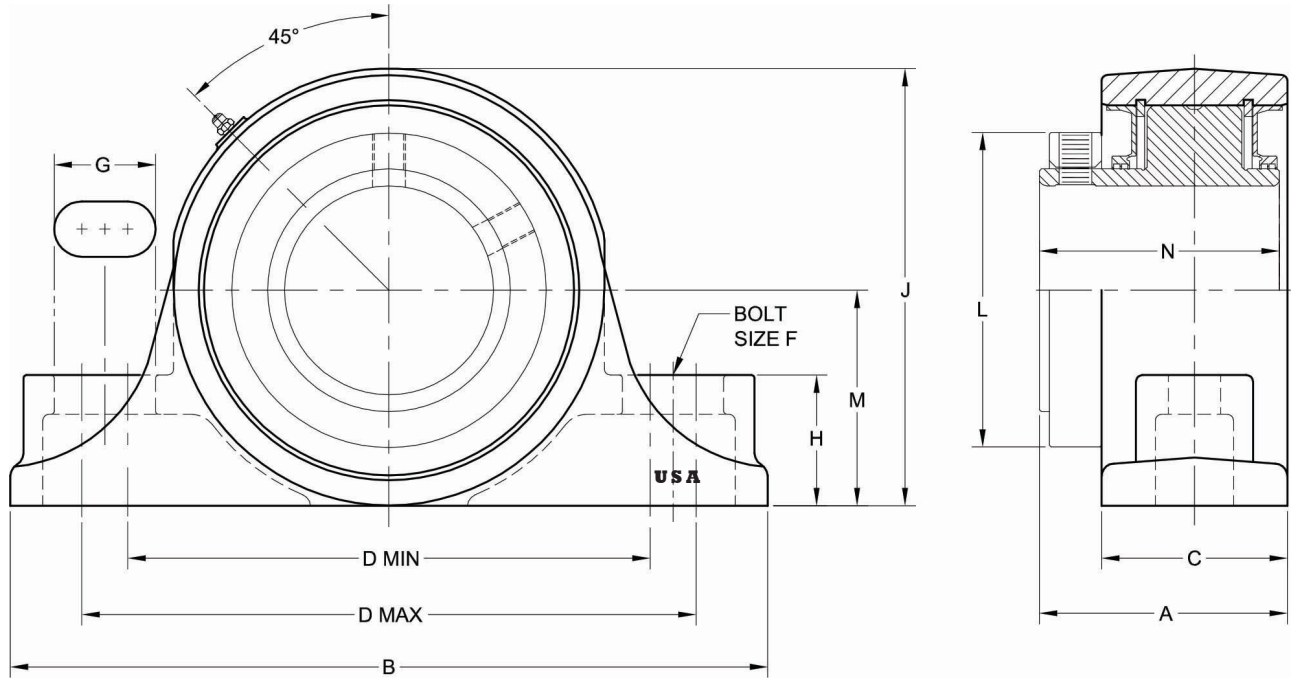

M2000 2-BOLT PILLOW BLOCK

M2000
SPHERICALS