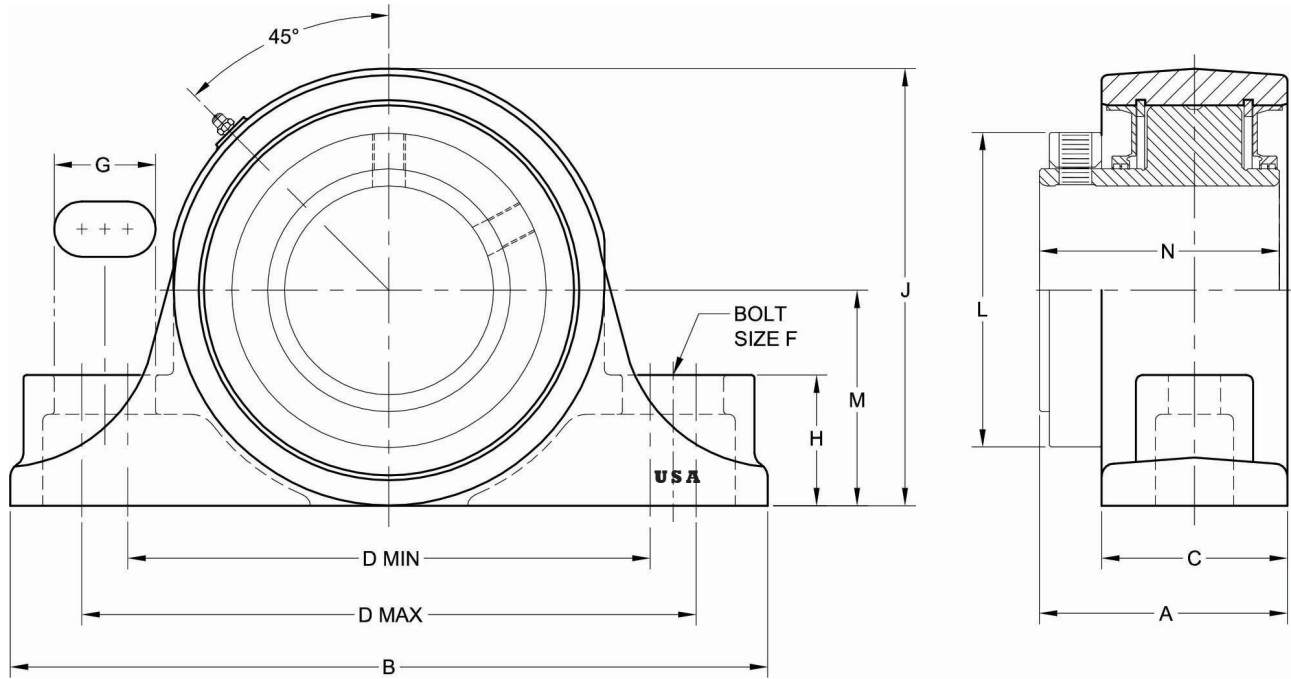

# M2000 2-BOLT PILLOW BLOCK

M2000  
SPHERICALS